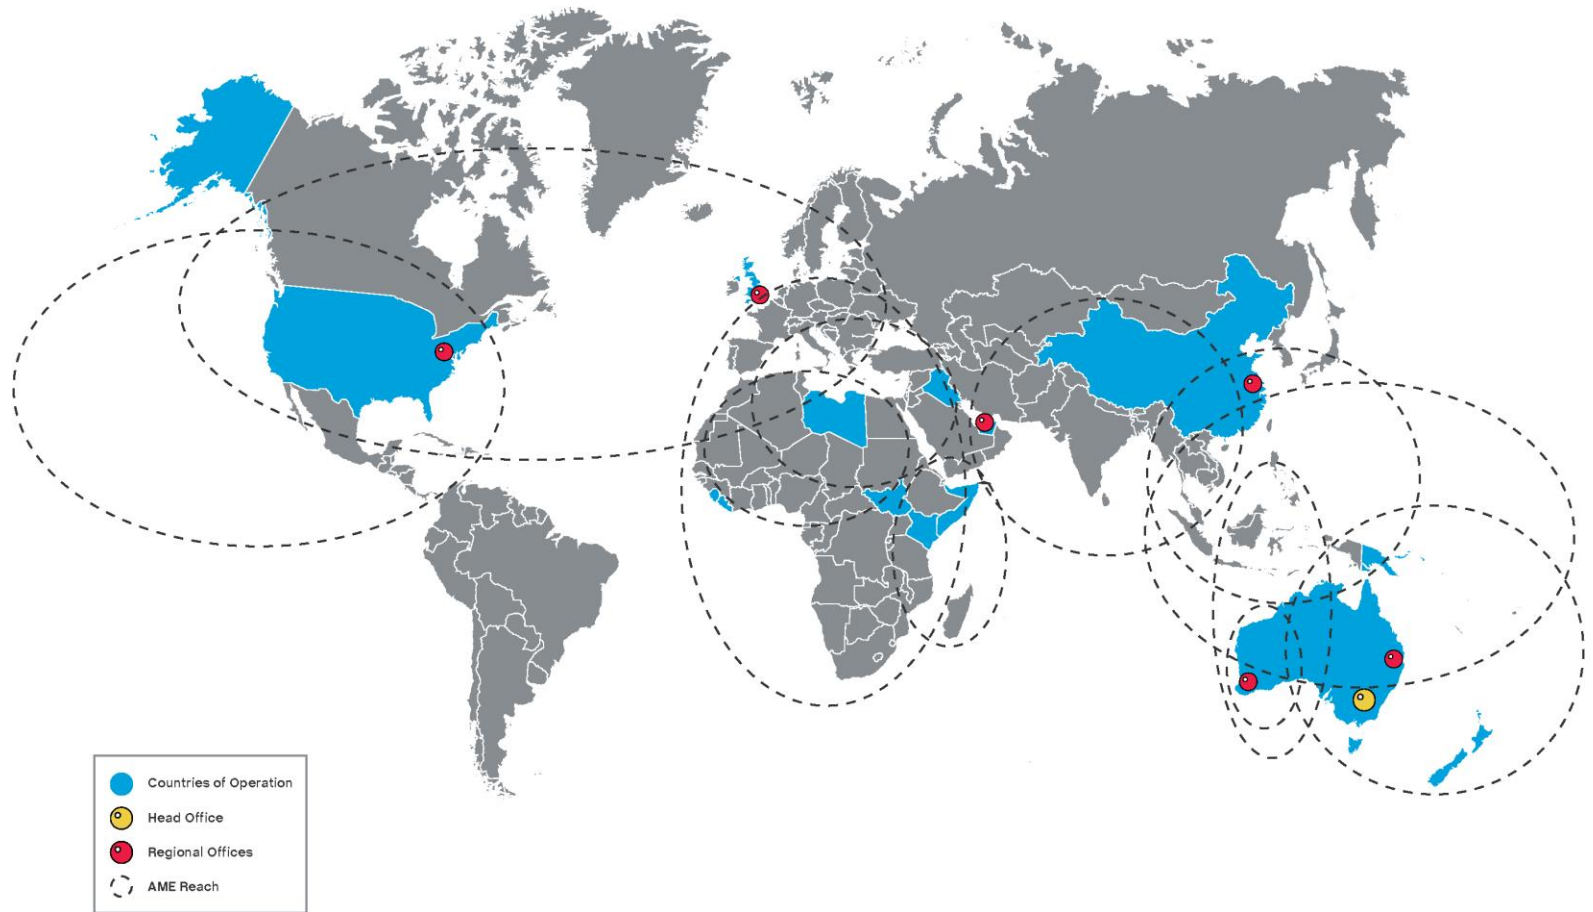

aspenmedical

**2019 International
Development
Opportunities
Seminar**

**Craig Fitzgerald
Exec GM International
Operations**

wherever we're needed

Who We Are

- Founded in 2003, Australian-owned.
- Provider of outsourced healthcare solutions
- Specialising in remote, challenging and under-resourced environments
- 1,600+ employees in Australia, Pacific, UK, USA, Africa and Gulf region

Where we work

Committed to Social Purpose

- Benefit Corporations (B Corps) are an emerging group of companies using the power of business to create a positive impact on the world and generate a shared and durable prosperity for all
- B Corps redefine success in business by competing not to be the best in the world, but to be the best **for** the world
- Independently audited and Certified by B Lab, a NFP

Certified

Corporation[®]

Challenges and Lesson's Learnt (our perspective)

- 'One of the most important and complex institutions in any country is its health system' . 'Identifying Global Development problems can be deceptively simple from a distance' (Ray Kumar, Devex).
- Silver bullet solution's:
 - It is complex - history, politics (external/internal) and culture.
- How can an outsider expect to navigate this?
 - It takes time, investment (personal and capital) and patience.
 - Listen (it's a skill).
 - Localisation:
 - Partners
 - Engagement
 - Ownership
- Utilise Austrade's local knowledge and expertise – ultimately it is up to you.
- Don't think you know everything – seek advice.

Pacific

- Scalability
- Geography and urbanisation
- Regulatory environment

Fiji

- Public-Private Partnership
- 23-year contract
- Develop, finance, upgrade, operate and maintain
 - Lautoka Hospital, Fiji's second largest hospital
 - 305 Beds
 - Ba Sub-divisional hospital
 - 70 Beds
- Dependent population of 380,000