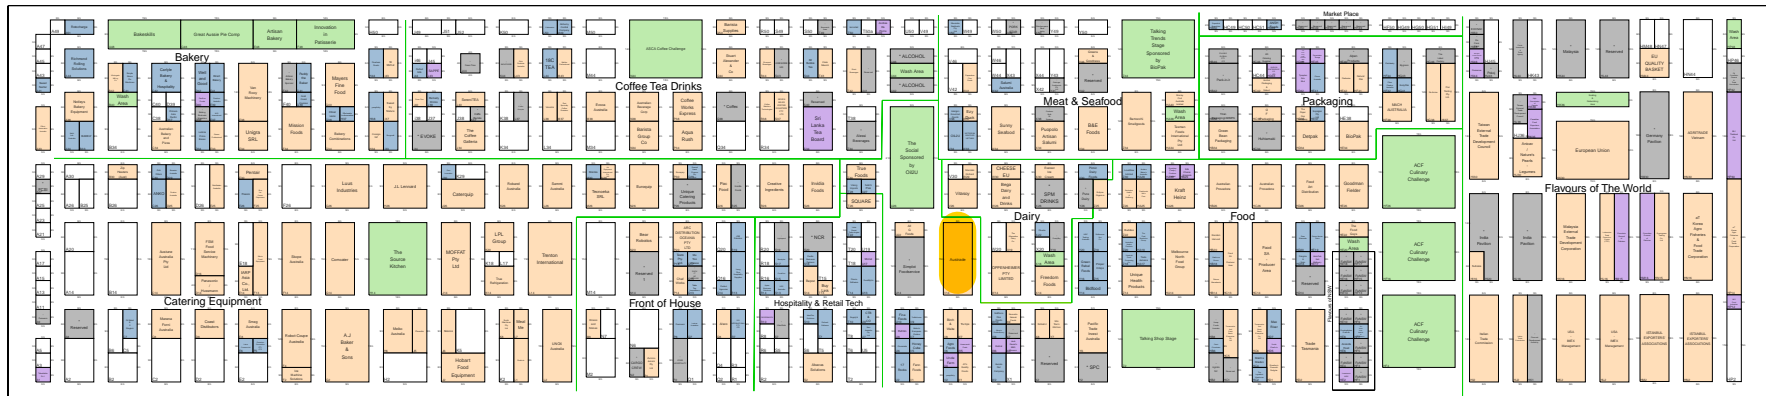

5-8 SEP 2022

Melbourne
Convention &
Exhibition Centre

CAFE

CAFE

ENTRY/EXIT

ENTRY/EXIT

ENTRY/EXIT