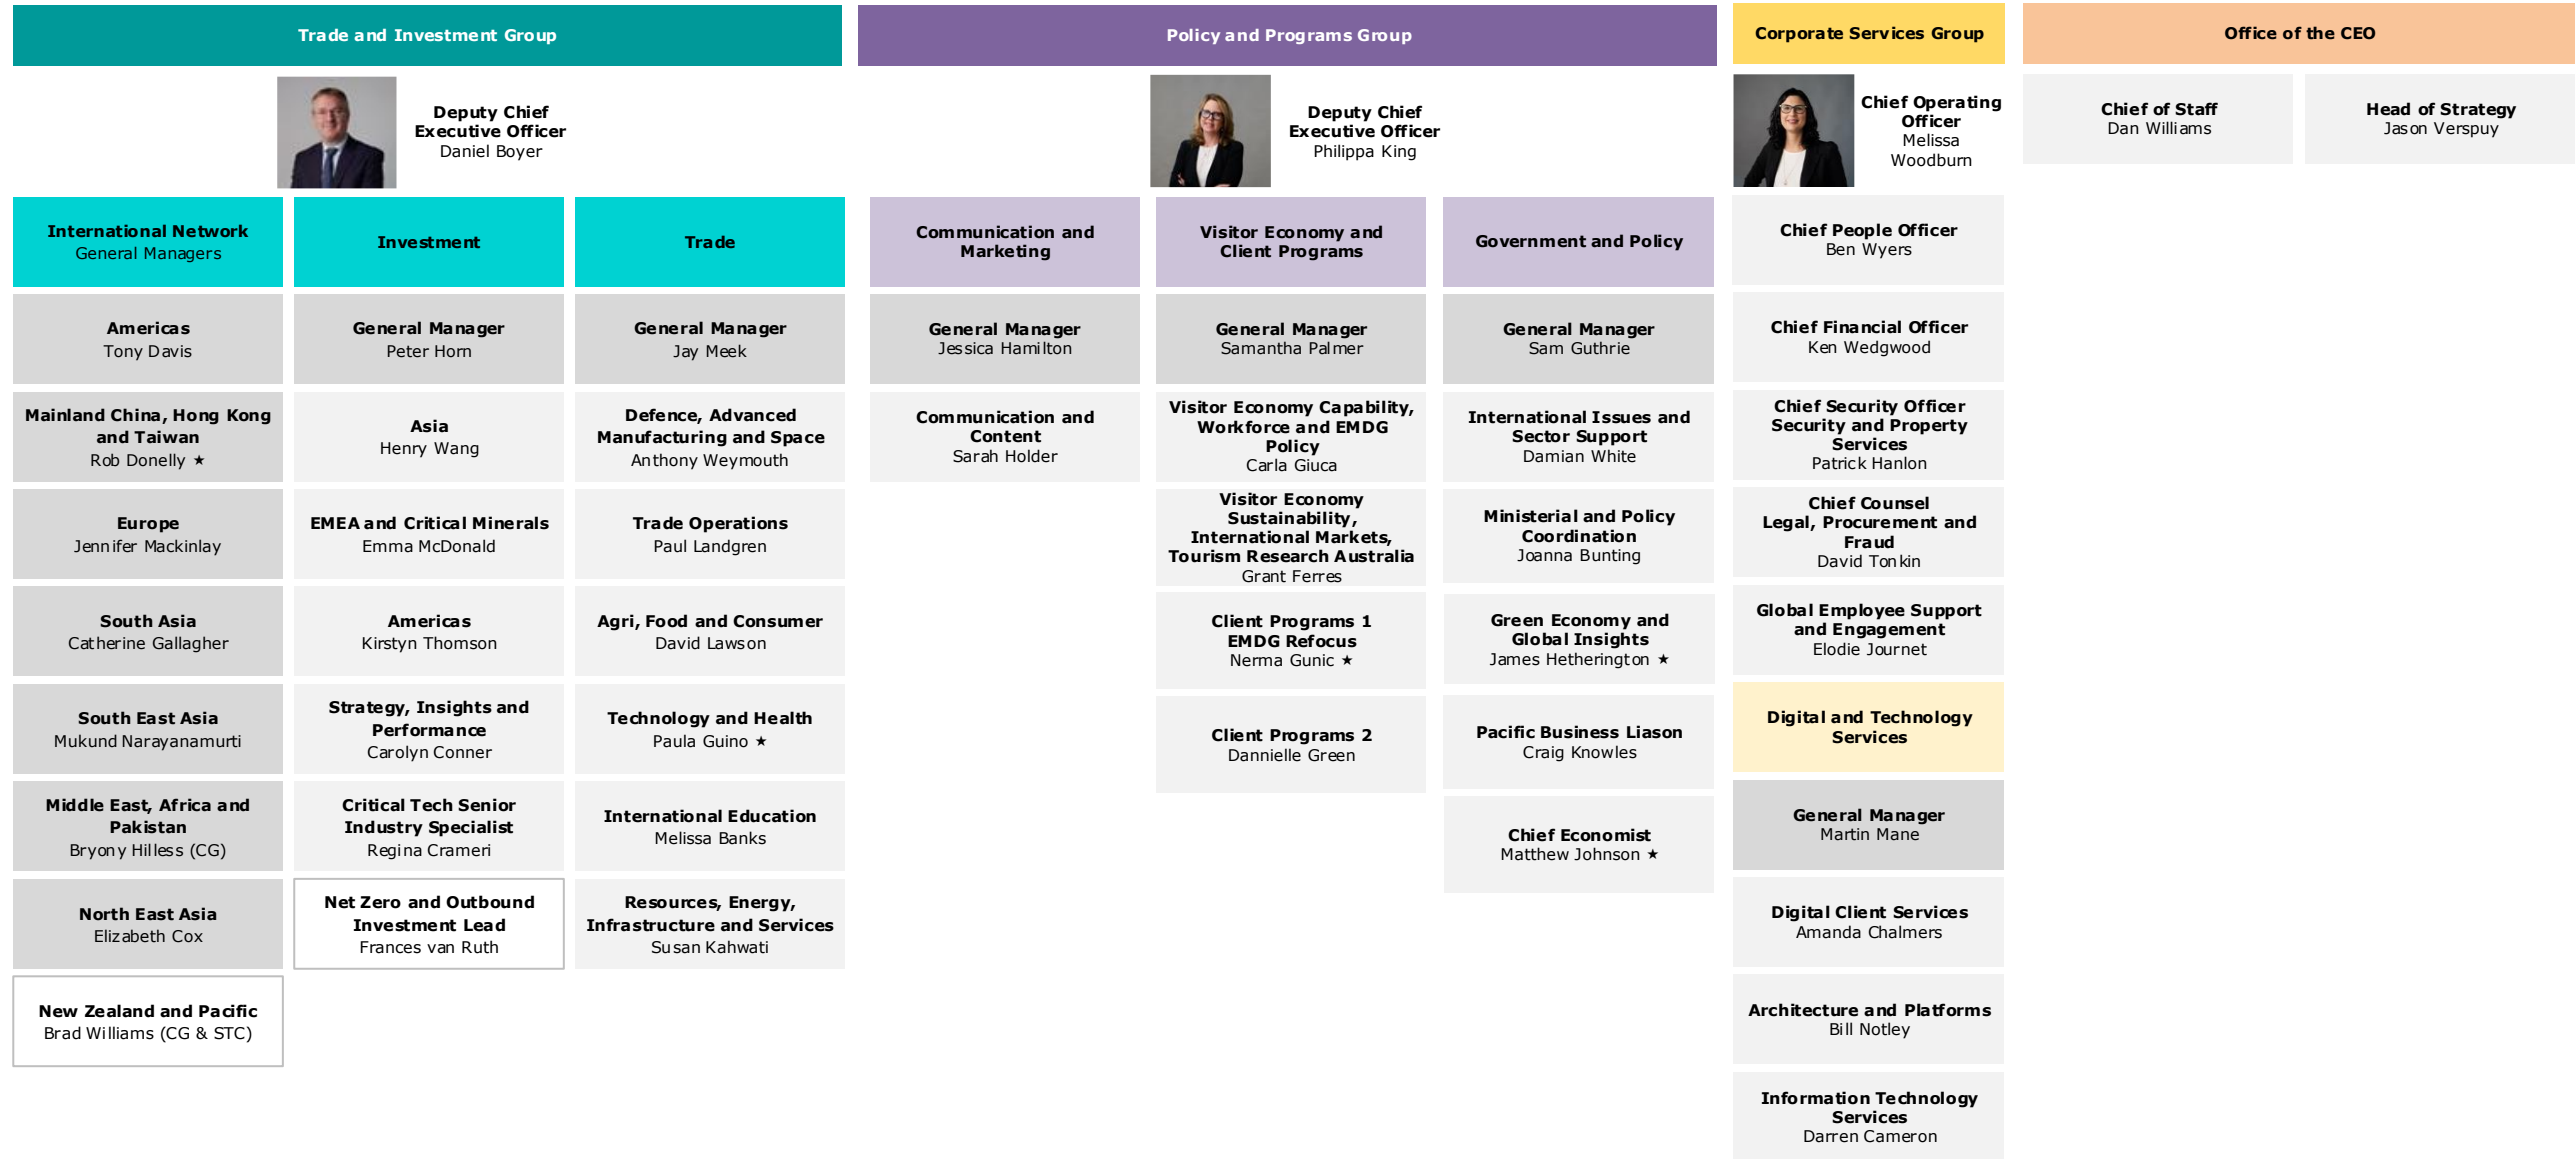

Minister for Trade and Tourism
Senator The Hon Don Farrell

Assistant Minister for Trade
Senator The Hon Tim Ayres

Chief Executive Officer
Xavier Simonet

KEY	ACRONYMS
SES Band 2	CG – Consul General STC – Senior Trade Commissioner EMEA – Europe, Middle East and Africa EMDG – Export Market Development Grants
SES Band 1	
Executive Level 2	
★ Acting in role	

Organisational Structure and position occupants are accurate at the time of reporting.